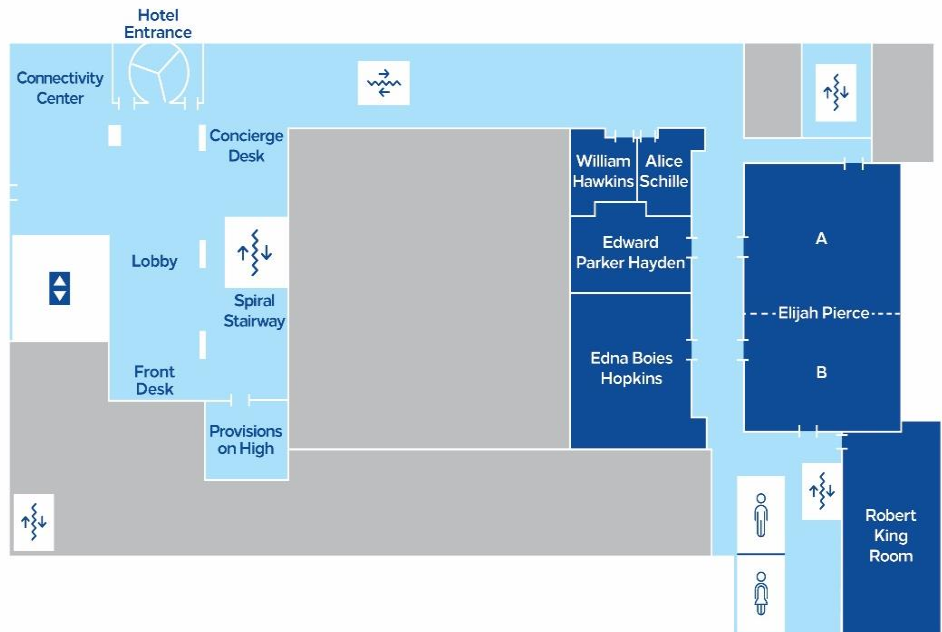

Hilton

COLUMBUS DOWNTOWN

Lower Level

FLOOR MAP KEY

- Meeting/Conference Rooms
- Amenities
- Public Space
- Private

Lobby Level

FLOOR MAP KEY

- Meeting/Conference Rooms
- Amenities
- Public Space
- Private

Second Floor

FLOOR MAP KEY

- Meeting/Conference Rooms
- Amenities
- Public Space
- Private